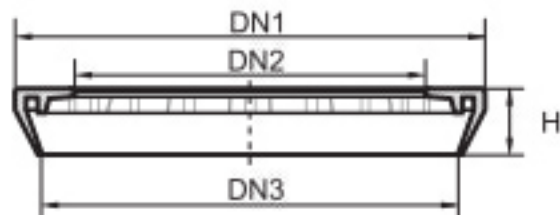

RUBBER REDUCING SEAL FOR TELESCOPE RCP 425

DN1 [mm]

466

DN2 [mm]

277

DN3 [mm]

444

H [mm]